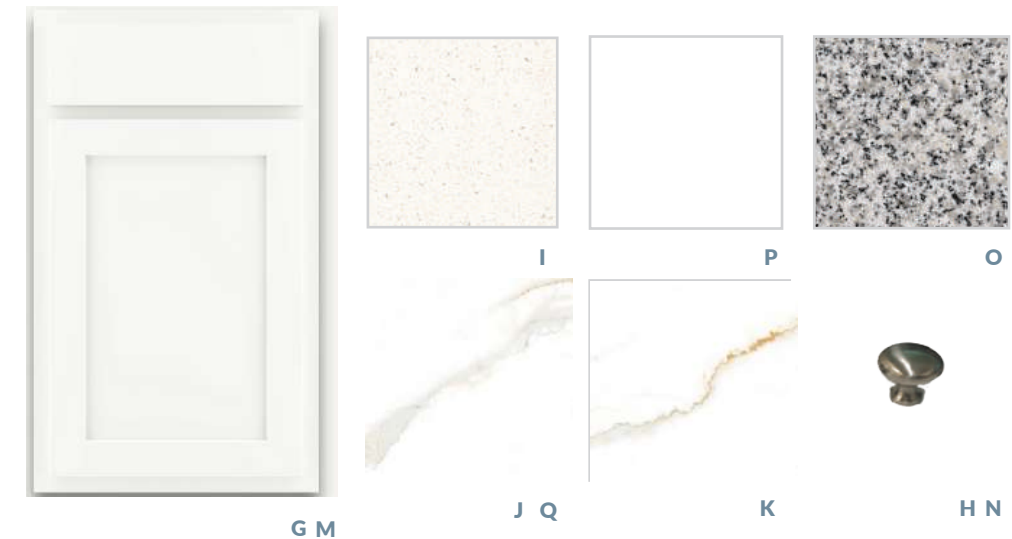

*Not applicable unless structural option is selected

*If a color or product becomes unavailable, product will be replaced with a like/similar color or product.