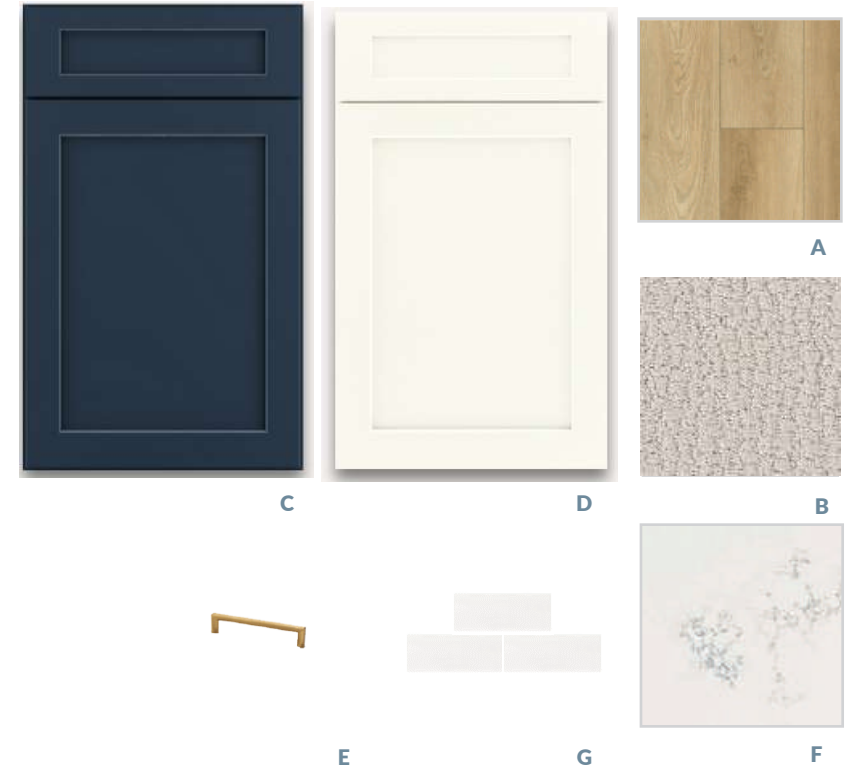

TAILORED COLLECTION C

TAILORED INCLUDED

Interior

TAILORED C FIXTURES

Kitchen

Bathrooms

TAILORED C FINISHES

- **A Hard Surface**
  Luxury Vinyl Plank - Ocean Shore
- **B Carpet with Upgraded Moisture Barrier Padding**
  Foxwood Creek - Scotch Mist
- **C Kitchen Island Cabinets**
  Sonoma - Navy
- **D Kitchen Perimeter Cabinets**
  Sonoma 5 piece - Painted Linen
- **E Kitchen Cabinet Hardware**
  Tempo Pull - Modern Brushed Gold
- **F Kitchen Countertop**
  Quartz - Carrara Marmi
- **G Kitchen Tile Backsplash**
  Maiolica - White Gloss 4x10

- **H Primary Bath Cabinets**
  Sonoma 5 piece - Painted Linen
- **I Primary Bath Cabinet Hardware**
  Knob - Satin Nickel
- **J Primary Bath Countertop**
  Quartz - Frost White
- **K Primary Bath Floor & Wall Tile**
  White Glacier Blanc - 12x24
- **M Primary Bath Shower Pan Tile***
  White Glacier Blanc - 2x2
- **Primary Bath Shower Door**
  Heavy Glass Enclosure
- **N Secondary Bath Cabinets**
  Sonoma 5 piece - Painted Linen
- **O Secondary Bath Cabinet Hardware**
  Knob - Satin Nickel
- **P Secondary Bath Countertop**
  Quartz - Frost White
- **Q Secondary Bath Wall Tile**
  White - 3x6
- **R Secondary Bath Floor Tile**
  White Glacier Blanc - 12x24

*Not applicable unless structural option is selected

*If a color or product becomes unavailable, product will be replaced with a like/similar color or product.