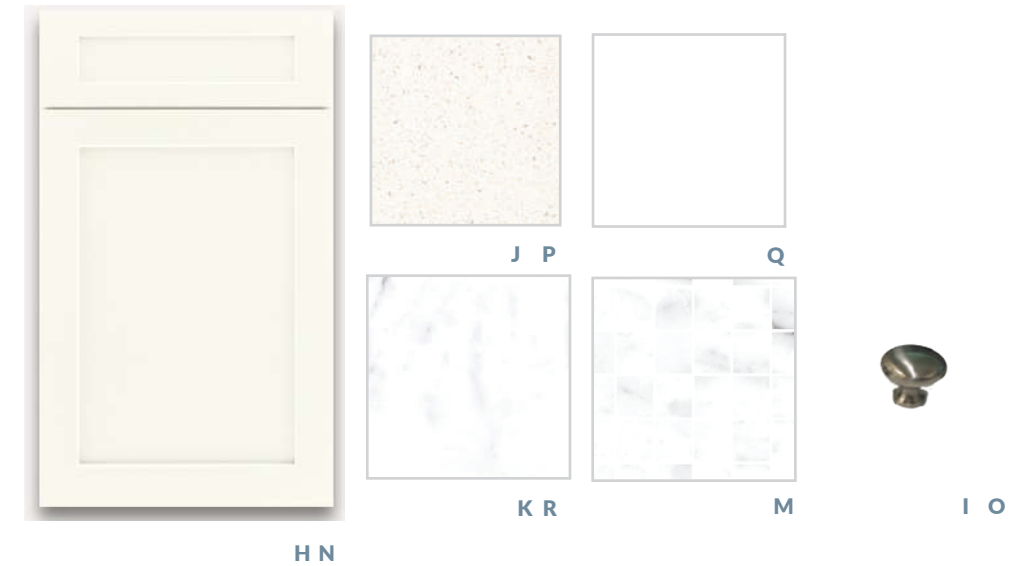

- **H Primary Bath Cabinets**
  Sonoma 5 piece - Painted Linen
- **I Primary Bath Cabinet Hardware**
  Knob - Satin Nickel
- **J Primary Bath Countertop**
  Quartz - Frost White
- **K Primary Bath Floor & Wall Tile**
  White Glacier Blanc - 12x24
- **M Primary Bath Shower Pan Tile***
  White Glacier Blanc - 2x2
- **Primary Bath Shower Door**
  Heavy Glass Enclosure
- **N Secondary Bath Cabinets**
  Sonoma 5 piece - Painted Linen
- **O Secondary Bath Cabinet Hardware**
  Knob - Satin Nickel
- **P Secondary Bath Countertop**
  Quartz - Frost White
- **Q Secondary Bath Wall Tile**
  White - 3x6
- **R Secondary Bath Floor Tile**
  White Glacier Blanc - 12x24