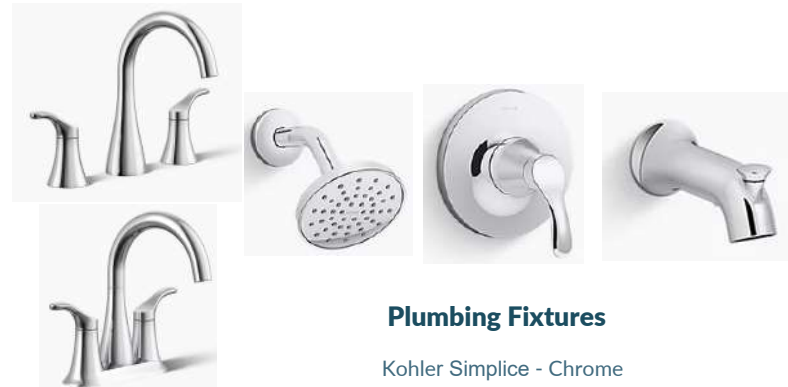

TAILORED C FIXTURES

Kitchen

Faucet
Kohler Simplice
Vibrant Stainless

Sink
MSI 3219

Bathrooms

Vanity Lighting
Kichler Crosby - Chrome

Plumbing Fixtures

Kohler Simplice - Chrome