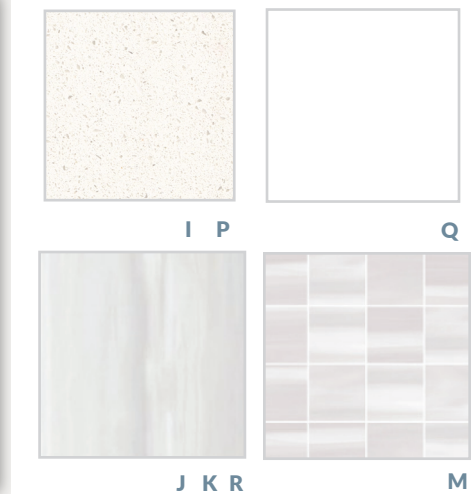

- **G Primary Bath Cabinets**
  Sonoma 5 piece - Painted Linen
- **H Primary Bath Cabinet Hardware**
  Knob - Satin Nickel
- **I Primary Bath Countertop**
  Quartz - Frost White
- **J Primary Bath Wall Tile**
  Winter Stone Ice White Polished - 12x24
- **K Primary Bath Floor Tile**
  Winter Stone Ice White Matte - 12x24
- **M Primary Bath Shower Pan Tile***
  Winter Stone Ice White Matte - 2x2