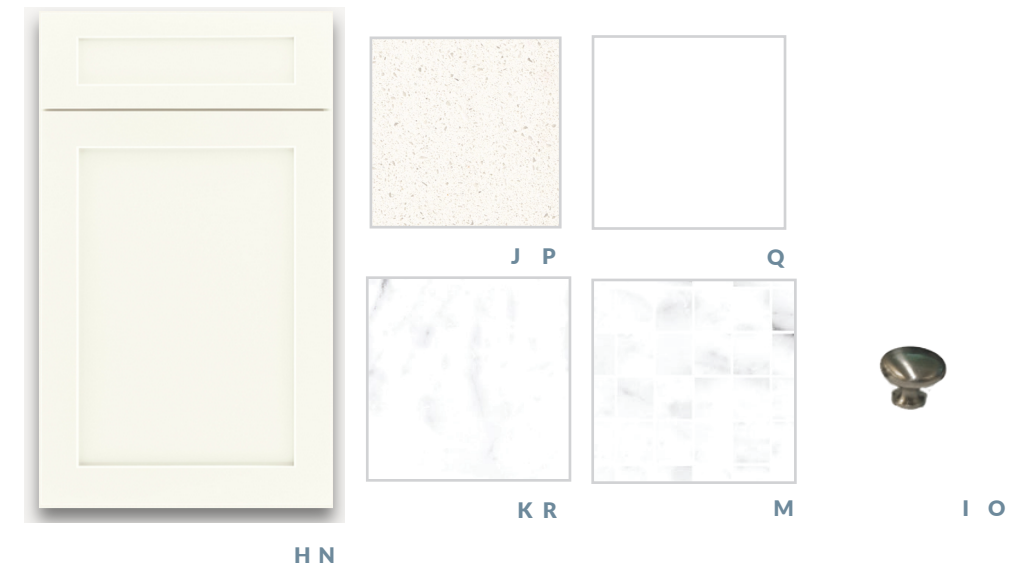

- H **Primary Bath Cabinets**
  Sonoma 5 piece - Painted Linen
- I **Primary Bath Cabinet Hardware**
  Knob - Satin Nickel
- J **Primary Bath Countertop**
  Quartz - Frost White
- K **Primary Bath Floor & Wall Tile**
  White Glacier Blanc - 12x24
- M **Primary Bath Shower Pan Tile***
  White Glacier Blanc - 2x2
- **Primary Bath Shower Door**
  Heavy Glass Enclosure
- N **Secondary Bath Cabinets**
  Sonoma 5 piece - Painted Linen
- O **Secondary Bath Cabinet Hardware**
  Knob - Satin Nickel
- P **Secondary Bath Countertop**
  Quartz - Frost White
- Q **Secondary Bath Wall Tile**
  White - 3x6
- R **Secondary Bath Floor Tile**
  White Glacier Blanc - 12x24