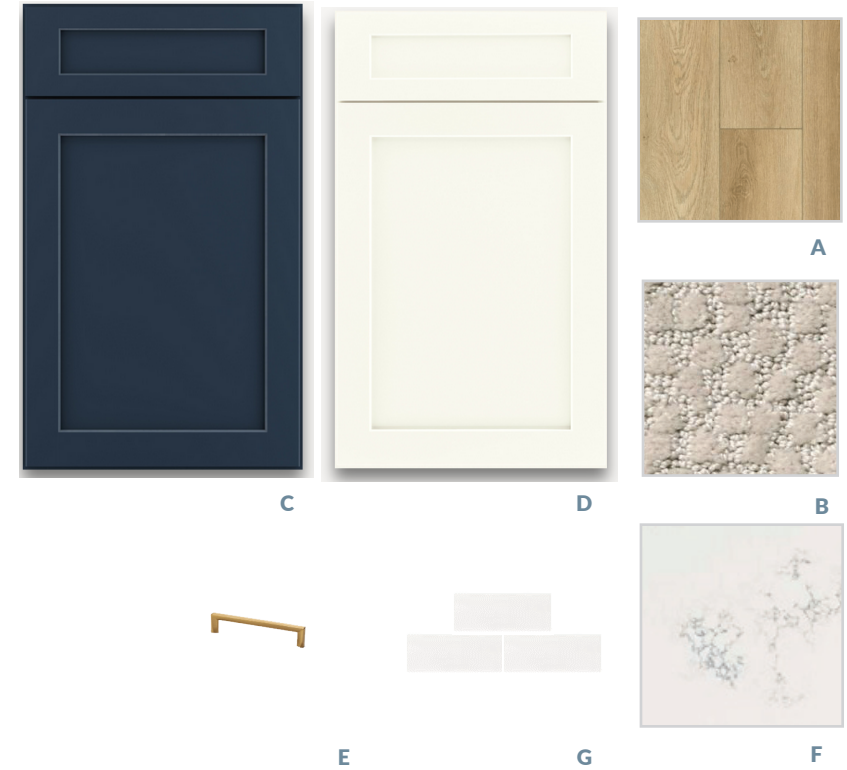

Sink
MSI 3219

Bathrooms

Vanity Lighting
Kichler Crosby - Chrome

Plumbing Fixtures
Kohler Alteo - Chrome

Toilet Paper Holder & Towel Bar
MOEN - Chrome

TAILORED C FINISHES

- A **Hard Surface**
Luxury Vinyl Plank - Ocean Shore
- B **Carpet with Upgraded Moisture Barrier Padding**
Summer Surf - Oat
- C **Kitchen Island Cabinets**
Sonoma - Navy
- D **Kitchen Perimeter Cabinets**
Sonoma 5 piece - Painted Linen
- E **Kitchen Cabinet Hardware**
Tempo Pull - Modern Brushed Gold
- F **Kitchen Countertop**
Quartz - Carrara Marmi
- G **Kitchen Tile Backsplash**
Maiolica - White Gloss 4x10