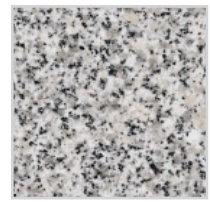

INSPIRED COLLECTION B

INSPIRED INCLUDED

Interior

INSPIRED B FIXTURES

Kitchen

Bathrooms

INSPIRED B FINISHES

- **A Hard Surface**
  LVP LifeSeal Classic - Natural
- **B Carpet & Pad 1**
  Meadow Vista - Ivory Tint
- **C Kitchen Cabinets**
  Barnett Duraform - Linen
- **D Kitchen Cabinet Hardware**
  Knob - Modern Brushed Gold
- **E Kitchen Countertop**
  Quartz - Frost White

A

B

E

D

C

- **F Primary Bath Cabinets**
  Barnett Duraform - Linen
- **G Primary Bath Cabinet Hardware**
  Knob - Satin Nickel
- **H Primary Bath Countertop**
  Quartz - Frost White
- **I Primary Bath Floor & Wall Tile**
  White Glacier Blanc- 13x13
- **J Primary Bath Shower Pan Tile***
  White Glacier Blanc- 2x2
- **Primary Bath Shower Door**
  Framed
- **K Secondary Bath Cabinets**
  Barnett Duraform - Linen
- **L Secondary Bath Cabinet Hardware**
  Knob - Satin Nickel
- **M Secondary Bath Countertop**
  Granite - Luna Pearl
- **N Secondary Bath Wall Tile**
  White - 3x6
- **O Secondary Bath Floor Tile**
  White Glacier Blanc - 13x13

H

N

M

I

J

L

F

K

*Not applicable unless structural option is selected

*If a color or product becomes unavailable, product will be replaced with a like/similar color or product.