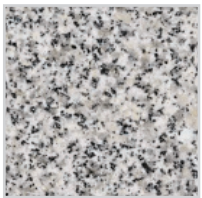

SIGNATURE COLLECTION D

SIGNATURE INCLUDED

Interior

SIGNATURE D FIXTURES

Kitchen

Bathrooms

SIGNATURE D FINISHES

- **A Hard Surface**
  Luxury Vinyl Plank - Coastal Setting
- **B Carpet with Upgraded Moisture Barrier Padding**
  Grand Turk - Magnolia Bloom
- **C Kitchen Cabinets**
  Barnett - Painted Stone
- **D Kitchen Cabinet Hardware**
  Bow Pull - Satin Nickel
- **E Kitchen Countertop**
  Quartz - Carrara Marmi
- **F Kitchen Tile Backsplash**
  Maiolica - White Gloss 4x10

D

- **G Primary Bath Cabinets**
  Barnett - Painted Linen
- **H Primary Bath Cabinet Hardware**
  Knob - Satin Nickel
- **I Primary Bath Countertop**
  Quartz - Frost White
- **J Primary Bath Floor & Wall Tile**
  Atlas Ice Gray - 11x22
- **K Primary Bath Shower Pan Tile***
  Universal White - 2x2
- **Primary Bath Shower Door**
  Heavy Glass Enclosure
- **M Secondary Bath Cabinets**
  Barnett - Painted Linen
- **N Secondary Bath Cabinet Hardware**
  Knob - Satin Nickel
- **O Secondary Bath Countertop**
  Granite - Luna Pearl
- **P Secondary Bath Wall Tile**
  White - 3x6
- **Q Secondary Bath Floor Tile**
  Atlas Ice Gray - 11x22

O

*Not applicable unless structural option is selected

*If a color or product becomes unavailable, product will be replaced with a like/similar color or product.