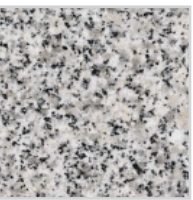

SIGNATURE COLLECTION A

SIGNATURE INCLUDED

Interior

SIGNATURE A FIXTURES

Kitchen

Bathrooms

SIGNATURE A FINISHES

- **A Hard Surface**
  Luxury Vinyl Plank - Visionary Taupe
- **B Carpet with Upgraded Moisture Barrier Padding**
  Grand Turk - Magnolia Bloom
- **C Kitchen Cabinets**
  Barnett - Painted Linen
- **D Kitchen Cabinet Hardware**
  Bow Pull - Satin Nickel
- **E Kitchen Countertop**
  Quartz - Carrara Marmi
- **F Kitchen Tile Backsplash**
  Maiolica - White Gloss 4x10

A

B

E

F

D

- **G Primary Bath Cabinets**
  Barnett - Painted Linen
- **H Primary Bath Cabinet Hardware**
  Knob - Satin Nickel
- **I Primary Bath Countertop**
  Quartz - Frost White
- **J Primary Bath Floor & Wall Tile**
  White Glacier Blanc - 12x24
- **K Primary Bath Shower Pan Tile***
  White Glacier Blanc - 2x2
- **Primary Bath Shower Door**
  Heavy Glass Enclosure
- **M Secondary Bath Cabinets**
  Barnett - Painted Linen
- **N Secondary Bath Cabinet Hardware**
  Knob - Satin Nickel
- **O Secondary Bath Countertop**
  Granite - Luna Pearl
- **P Secondary Bath Wall Tile**
  White - 3x6
- **Q Secondary Bath Floor Tile**
  White Glacier Blanc - 12x24

G M

I

P

O

J

Q

H N

*Not applicable unless structural option is selected

*If a color or product becomes unavailable, product will be replaced with a like/similar color or product.