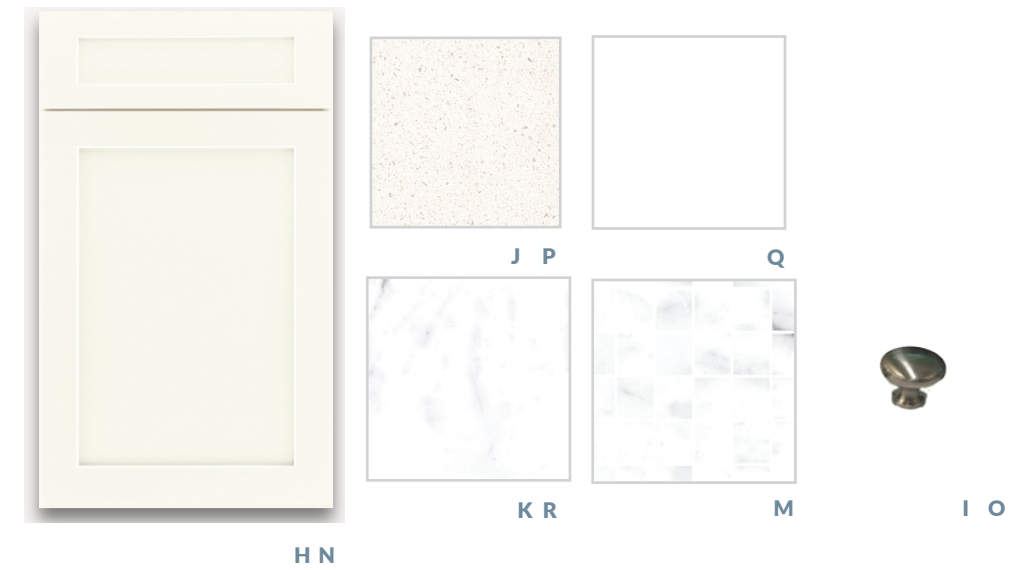

- H **Primary Bath Cabinets**
  Sonoma 5 piece - Painted Linen
- I **Primary Bath Cabinet Hardware**
  Knob - Satin Nickel
- J **Primary Bath Countertop**
  Quartz - Frost White
- K **Primary Bath Floor & Wall Tile**
  White Glacier Blanc - 12x24
- M **Primary Bath Shower Pan Tile***
  White Glacier Blanc - 2x2
- **Primary Bath Shower Door**
  Heavy Glass Enclosure
- N **Secondary Bath Cabinets**
  Sonoma 5 piece - Painted Linen
- O **Secondary Bath Cabinet Hardware**
  Knob - Satin Nickel
- P **Secondary Bath Countertop**
  Quartz - Frost White
- Q **Secondary Bath Wall Tile**
  White - 3x6
- R **Secondary Bath Floor Tile**
  White Glacier Blanc - 12x24