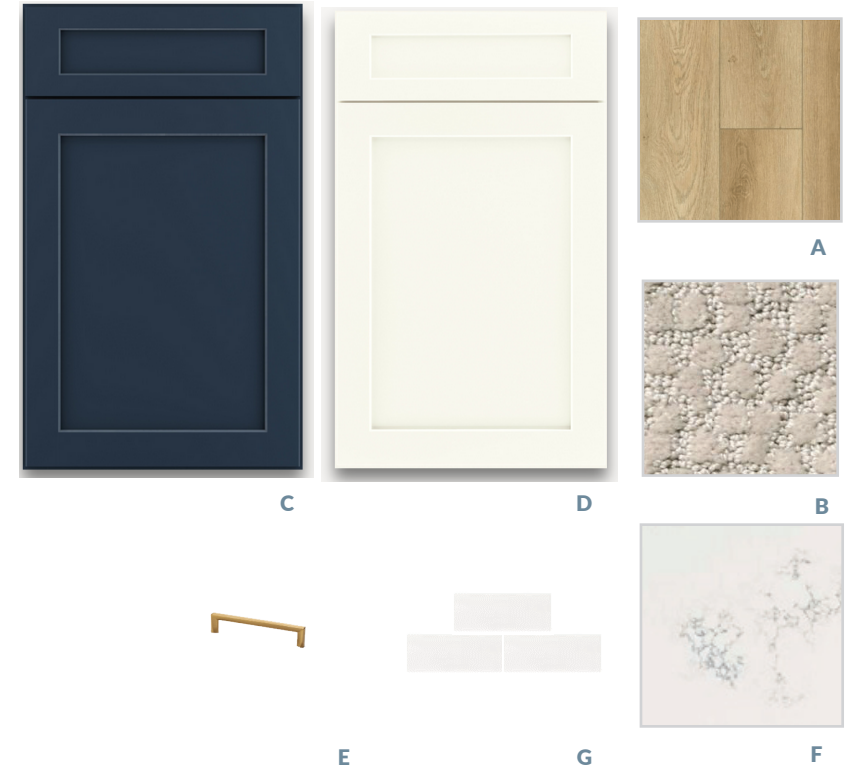

### Bathrooms

**Vanity Lighting**  
Kichler Crosby - Chrome

**Plumbing Fixtures**  
Kohler Alteo - Chrome

**Toilet Paper Holder & Towel Bar**  
MOEN - Chrome

## TAILORED C FINISHES

- A **Hard Surface**  
Luxury Vinyl Plank - Ocean Shore
- B **Carpet with Upgraded Moisture Barrier Padding**  
Summer Surf - Oat
- C **Kitchen Island Cabinets**  
Sonoma - Navy
- D **Kitchen Perimeter Cabinets**  
Sonoma 5 piece - Painted Linen
- E **Kitchen Cabinet Hardware**  
Tempo Pull - Modern Brushed Gold
- F **Kitchen Countertop**  
Quartz - Carrara Marmi
- G **Kitchen Tile Backsplash**  
Maiolica - White Gloss 4x10