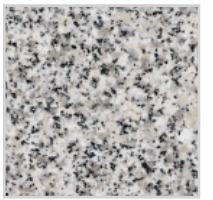

SIGNATURE COLLECTION C

SIGNATURE INCLUDED

Interior

SIGNATURE C FIXTURES

Kitchen

Bathrooms

SIGNATURE C FINISHES

- **A Hard Surface**
  Luxury Vinyl Plank - Visionary Taupe
- **B Carpet with Upgraded Moisture Barrier Padding**
  Grand Turk - Magnolia Bloom
- **C Kitchen Cabinets**
  Barnett - Painted Harbor
- **D Kitchen Cabinet Hardware**
  Tempo Pull - Matte Black
- **E Kitchen Countertop**
  Quartz - Carrara Morro
- **F Kitchen Tile Backsplash**
  Maiolica - White Gloss 4x10

A

B

E

F

D

- **G Primary Bath Cabinets**
  Barnett - Painted Linen
- **H Primary Bath Cabinet Hardware**
  Knob - Satin Nickel
- **I Primary Bath Countertop**
  Quartz - Frost White
- **J Primary Bath Floor & Wall Tile**
  Sediment White - 12x24
- **K Primary Bath Shower Pan Tile***
  Sediment White - 2x2
- **Primary Bath Shower Door**
  Heavy Glass Enclosure
- **M Secondary Bath Cabinets**
  Barnett - Painted Linen
- **N Secondary Bath Cabinet Hardware**
  Knob - Satin Nickel
- **O Secondary Bath Countertop**
  Granite - Luna Pearl
- **P Secondary Bath Wall Tile**
  White - 3x6
- **Q Secondary Bath Floor Tile**
  Sediment White - 12x24

G M

I

P

O

J

K

H N

*Not applicable unless structural option is selected

*If a color or product becomes unavailable, product will be replaced with a like/similar color or product.