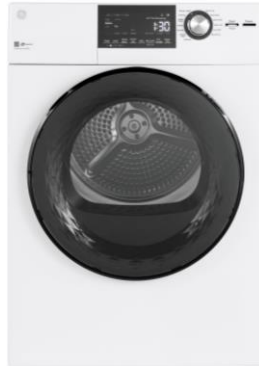

### D Faucet

Kohler Simplice – Polished Chrome

D

### E Sink

Undermount 11448 – Stainless Steel

E

# Option #100193

**Model#: GFW148SSMWW**  
**GE® 24" 2.4 Cu. Ft. ENERGY STAR® Front Load Washer with Steam**

Approx Dimensions (HxDxW):  
 33 1/4 in X 25 5/8 in X 23 7/16 in

- **Plugs into Dryer or Wall**
- **Stainless steel basket**
- **Steam**
- **ENERGY STAR® qualified**
- **Electronic touch controls**
- **14 wash cycles**
- **1400 RPM spin speed**
- **Quick Wash**
- **Internal water heater**

**Model#: PD715SYNFS**  
**GE Profile™ Fingerprint Resistant Top Control with Stainless Steel Interior Dishwasher with Sanitize Cycle & Dry Boost with Fan Assist**

Approx Dimensions (HxDxW):  
 34 in X 24 in x 23 3/4 in