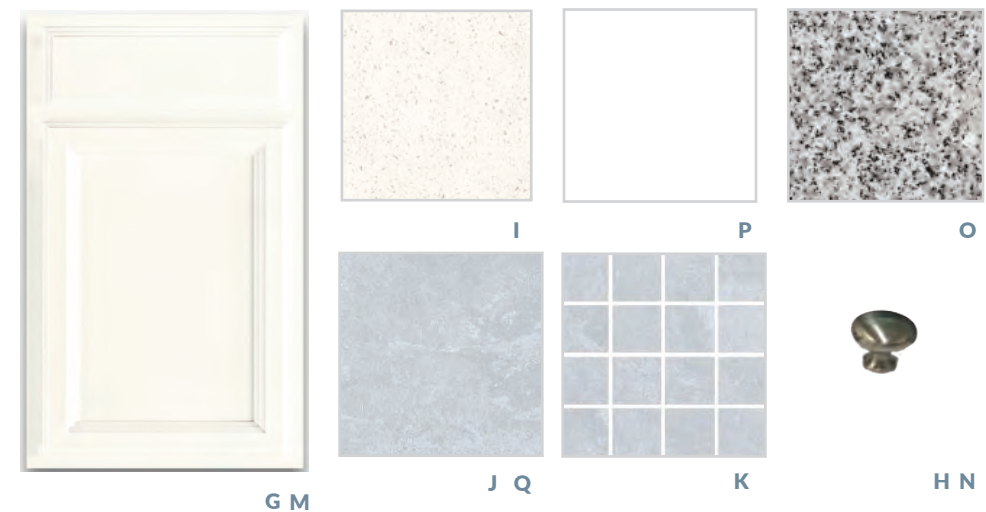

- **G Primary Bath Cabinets**
  Tahoe - Linen
- **H Primary Bath Cabinet Hardware**
  Knob - Satin Nickel
- **I Primary Bath Countertop**
  Quartz - Frost White
- **J Primary Bath Floor & Wall Tile**
  Beach Gray Pebble - 11x22
- **K Primary Bath Shower Pan Tile***
  Beach Gray Pebble - 2x2
- **Primary Bath Shower Door**
  Heavy Glass Enclosure
- **M Secondary Bath Cabinets**
  Tahoe - Linen
- **N Secondary Bath Cabinet Hardware**
  Knob - Satin Nickel
- **O Secondary Bath Countertop**
  Granite - Luna Pearl
- **P Secondary Bath Wall Tile**
  White - 3x6
- **Q Secondary Bath Floor Tile**
  Beach Gray Pebble - 11x22