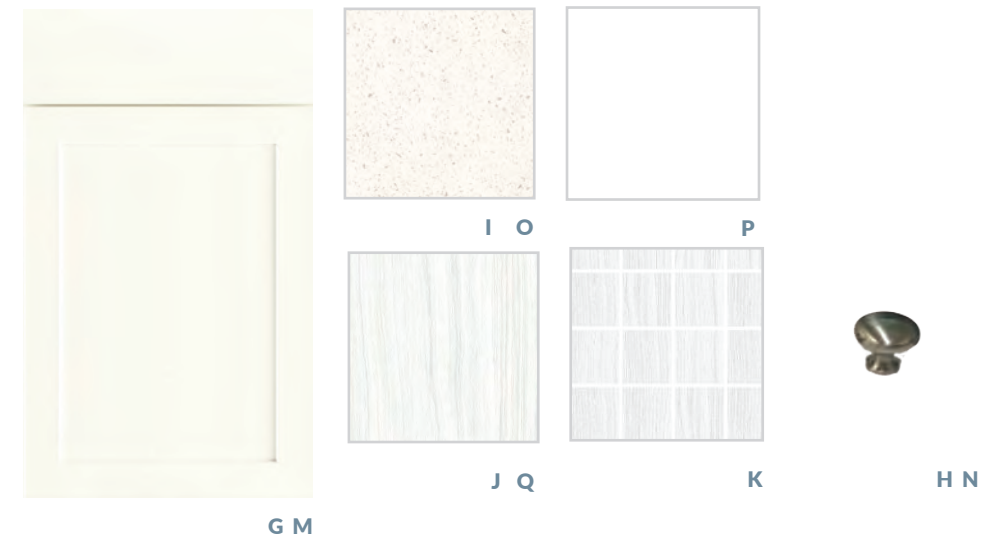

- **G Primary Bath Cabinets**
  Sonoma - Linen
- **H Primary Bath Cabinet Hardware**
  Knob - Satin Nickel
- **I Primary Bath Countertop**
  Quartz - Frost White
- **J Primary Bath Floor & Wall Tile**
  Sediment White - 12x24
- **K Primary Bath Shower Pan Tile***
  Sediment White - 2x2
- **Primary Bath Shower Door**
  Heavy Glass Enclosure
- **M Secondary Bath Cabinets**
  Sonoma - Linen
- **N Secondary Bath Cabinet Hardware**
  Knob - Satin Nickel
- **O Secondary Bath Countertop**
  Quartz - Frost White
- **P Secondary Bath Wall Tile**
  White - 3x6 subway
- **Q Secondary Bath Floor Tile**
  Sediment White - 12x24