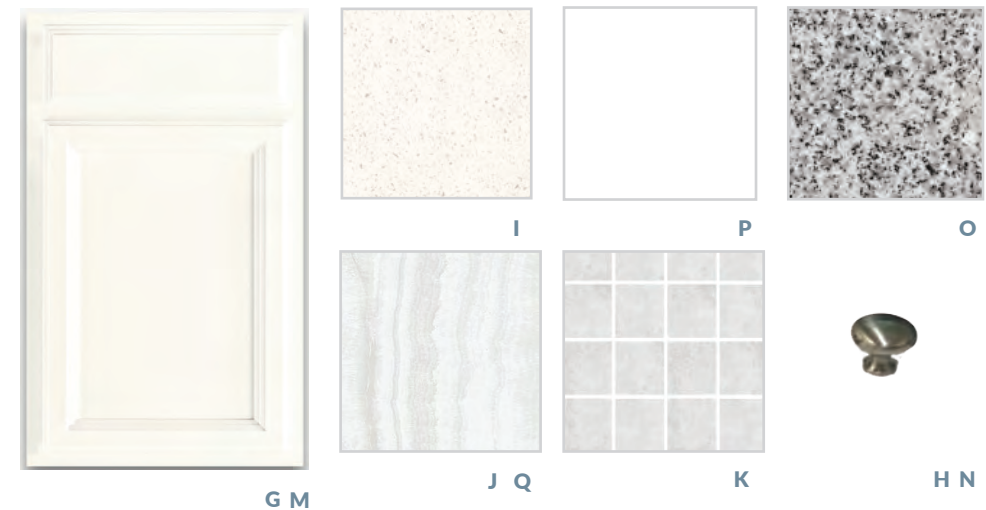

- **G Primary Bath Cabinets**
  Tahoe - Linen
- **H Primary Bath Cabinet Hardware**
  Knob - Satin Nickel
- **I Primary Bath Countertop**
  Quartz - Frost White
- **J Primary Bath Floor & Wall Tile**
  Atlas Ice Gray - 11x22
- **K Primary Bath Shower Pan Tile***
  Universal White - 2x2
- **Primary Bath Shower Door**
  Heavy Glass Enclosure
- **M Secondary Bath Cabinets**
  Tahoe - Linen
- **N Secondary Bath Cabinet Hardware**
  Knob - Satin Nickel
- **O Secondary Bath Countertop**
  Granite - Luna Pearl
- **P Secondary Bath Wall Tile**
  White - 3x6
- **Q Secondary Bath Floor Tile**
  Atlas Ice Gray - 11x22