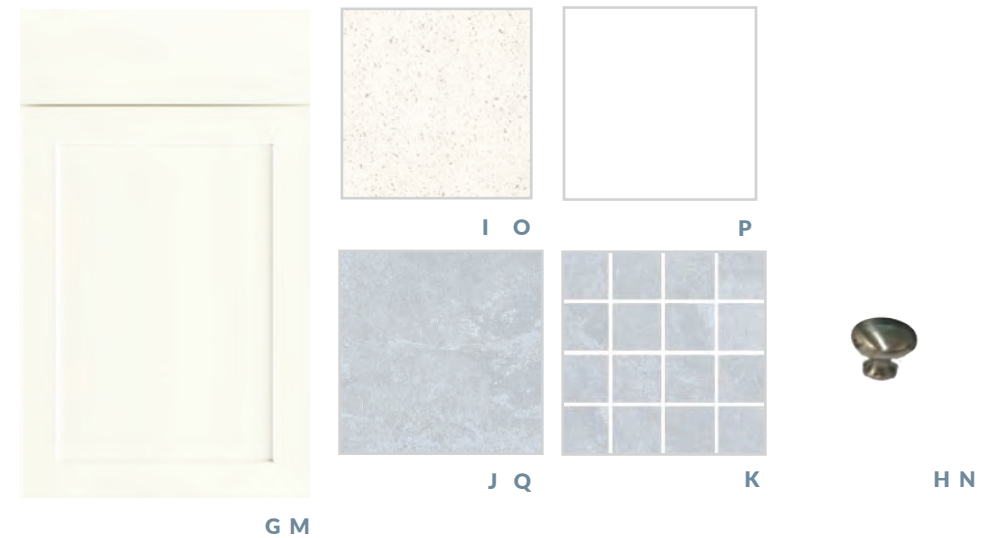

- **G Primary Bath Cabinets**
  Sonoma - Linen
- **H Primary Bath Cabinet Hardware**
  Knob - Satin Nickel
- **I Primary Bath Countertop**
  Quartz - Frost White
- **J Primary Bath Floor & Wall Tile**
  Beach Gray Pebble - 11x22
- **K Primary Bath Shower Pan Tile***
  Beach Gray Pebble - 2x2
- **Primary Bath Shower Door**
  Heavy Glass Enclosure
- **M Secondary Bath Cabinets**
  Sonoma - Linen
- **N Secondary Bath Cabinet Hardware**
  Knob - Satin Nickel
- **O Secondary Bath Countertop**
  Quartz - Frost White
- **P Secondary Bath Wall Tile**
  White - 3x6
- **Q Secondary Bath Floor Tile**
  Beach Gray Pebble - 11x22