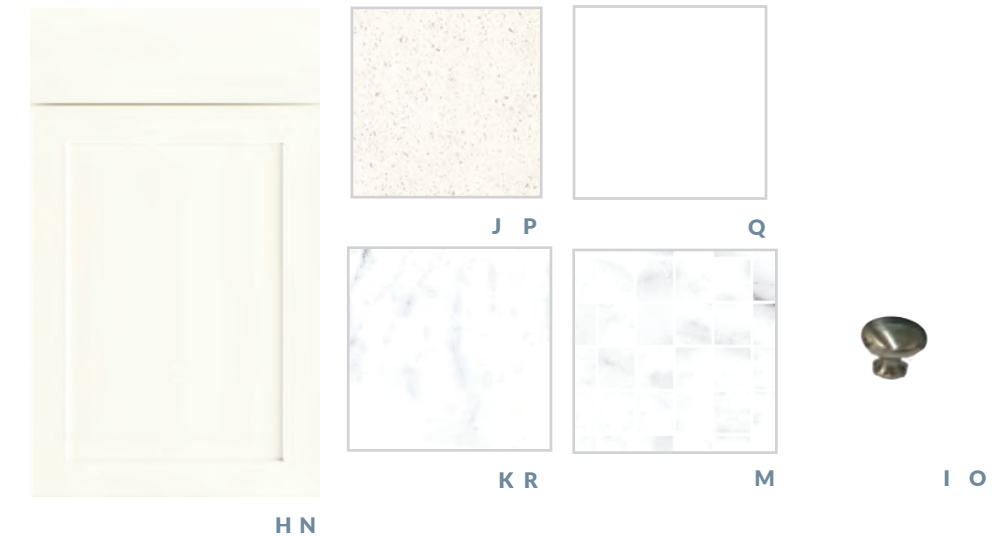

- H **Primary Bath Cabinets**
  Sonoma - Linen
- I **Primary Bath Cabinet Hardware**
  Knob - Satin Nickel
- J **Primary Bath Countertop**
  Quartz - Frost White
- K **Primary Bath Floor & Wall Tile**
  White Glacier Blanc - 12x24
- M **Primary Bath Shower Pan Tile***
  White Glacier Blanc - 2x2
- **Primary Bath Shower Door**
  Heavy Glass Enclosure
- N **Secondary Bath Cabinets**
  Sonoma - Linen
- O **Secondary Bath Cabinet Hardware**
  Knob - Satin Nickel
- P **Secondary Bath Countertop**
  Quartz - Frost White
- Q **Secondary Bath Wall Tile**
  White - 3x6
- R **Secondary Bath Floor Tile**
  White Glacier Blanc - 12x24