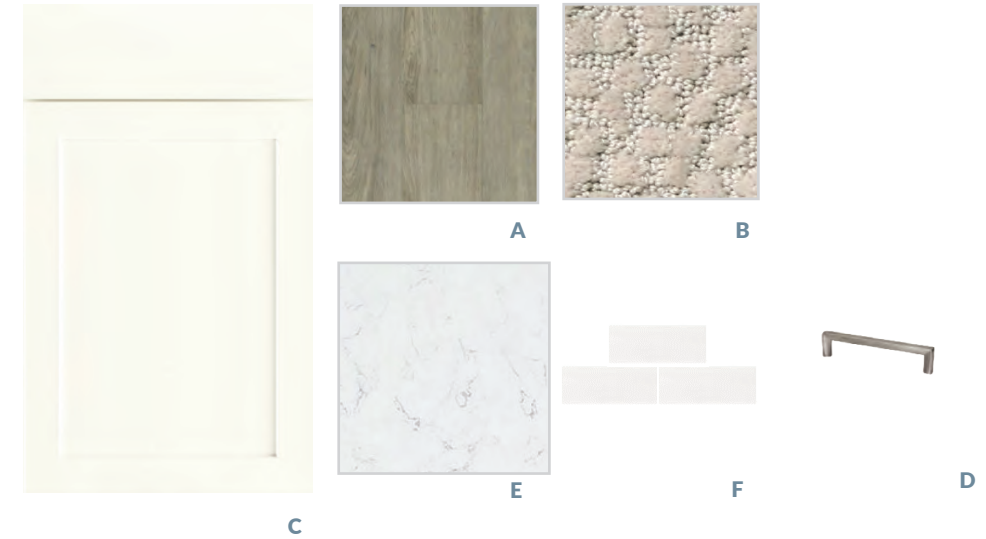

TAILORED COLLECTION A

TAILORED INCLUDED

Interior

TAILORED A FIXTURES

Kitchen

Bathrooms

TAILORED A FINISHES

- **A Hard Surface**
  Luxury Vinyl Plank - Visionary Taupe
- **B Carpet with Upgraded Moisture Barrier Padding**
  Summer Surf - Oat
- **C Kitchen Cabinets**
  Sonoma - Linen
- **D Kitchen Cabinet Hardware**
  Tempo Pull - Satin Nickel
- **E Kitchen Countertop**
  Quartz - Carrara Morro
- **F Kitchen Tile Backsplash**
  Maiolica - White Gloss 4x10

- **G Primary Bath Cabinets**
  Sonoma - Linen
- **H Primary Bath Cabinet Hardware**
  Knob - Satin Nickel
- **I Primary Bath Countertop**
  Quartz - Frost White
- **J Primary Bath Floor & Wall Tile**
  Beach Gray Pebble - 11x22
- **K Primary Bath Shower Pan Tile***
  Beach Gray Pebble - 2x2
- **Primary Bath Shower Door**
  Heavy Glass Enclosure
- **M Secondary Bath Cabinets**
  Sonoma - Linen
- **N Secondary Bath Cabinet Hardware**
  Knob - Satin Nickel
- **O Secondary Bath Countertop**
  Quartz - Frost White
- **P Secondary Bath Wall Tile**
  White - 3x6
- **Q Secondary Bath Floor Tile**
  Beach Gray Pebble - 11x22

*Not applicable unless structural option is selected

*If a color or product becomes unavailable, product will be replaced with a like/similar color or product.