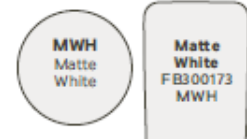

## 52" Starkk™

Option 04211  
Upgrade Interior Fan  
Choose Finish

300173 NI  
Starkk™  
Interior Ceiling Fan with Light  
Brushed Nickel Finish  
with Satin Etched Glass  
(1) E-1175-WJD Lamp  
52" Blade Sweep  
Reversible Walnut/Silver Blades  
3-Speeds, Reversible, Pull Chain Control

## Ceiling Fan Package A (w/ 2-gang switch)(ea)

300173 MWH  
Starkk™  
Interior Ceiling Fan with Light  
Matte White Finish  
with Satin Etched Glass  
(1) E-1175-WJD Lamp Included  
52" Blade Sweep  
Reversible Matte White Blades  
3-Speeds, Reversible, Pull Chain Control