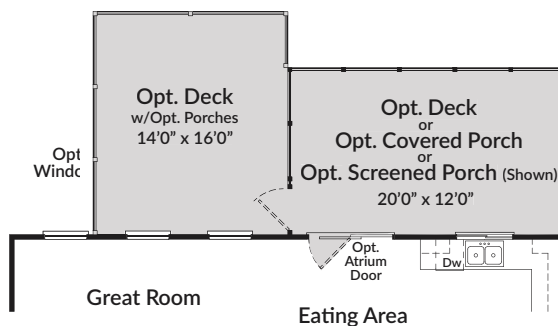

Elevation E

John Jorgenson | 703 352 3000 Main Office | www.WeBuildOnYourLot.com | John Jorgenson is a Long and Foster Realtor Licensed in VA and MD

Renderings are artist's concept only and elevation illustrations may include optional features. It is recommended that the architectural blueprints be reviewed for clarification of features. Window sizes, window locations and room sizes vary per elevation and all dimensions are approximate. In our continued effort of design enhancement, actual product and specifications may vary in dimension or detail from these drawings and are subject to change without notice. Standard features vary by community and some features may not be available at all communities. Incentives or special offerings from StanleyMartin.com are not applicable to homes sold through the webuildonyourlot.com program. Please consult John Jorgenson for more detailed specifications. This brochure is for illustrative purposes only and is not part of a legal contract.

MAIN LEVEL

*ILLUSTRATIVE PURPOSES ONLY

Standard Main Level Floor Plan

Partial Main Level Floor Plan

Partial Main Level Floor Plan

Optional Main Level Floor Plan

John Jorgenson | 703 352 3000 Main Office | www.WeBuildOnYourLot.com | John Jorgenson is a Long and Foster Realtor Licensed in VA and MD