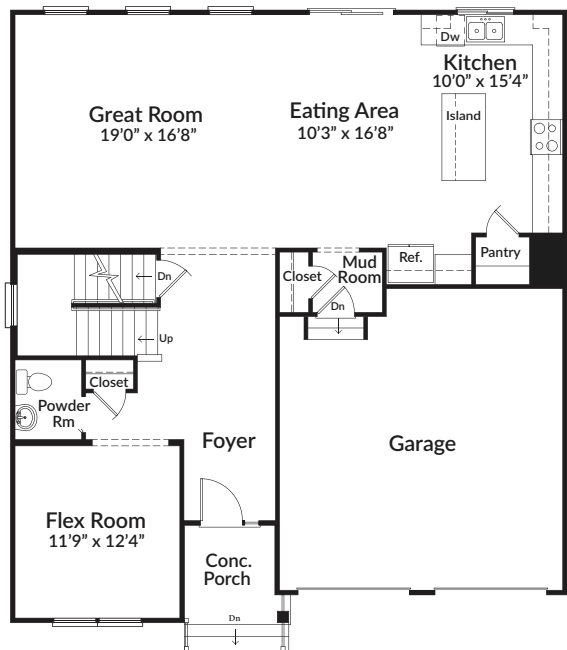

Elevation E

John Jorgenson | 703 352 3000 Main Office | www.WeBuildOnYourLot.com | John Jorgenson is a Long and Foster Realtor Licensed in VA and MD

Renderings are artist's concept only and elevation illustrations may include optional features. It is recommended that the architectural blueprints be reviewed for clarification of features. Window sizes, window locations and room sizes vary per elevation and all dimensions are approximate. In our continued effort of design enhancement, actual product and specifications may vary in dimension or detail from these drawings and are subject to change without notice. Standard features vary by community and some features may not be available at all communities. Incentives or special offerings from StanleyMartin.com are not applicable to homes sold through the webuildonyourlot.com program. Please consult John Jorgenson for more detailed specifications. This brochure is for illustrative purposes only and is not part of a legal contract.

MAIN LEVEL

*ILLUSTRATIVE PURPOSES ONLY

Standard Main Level Floor Plan

Partial Main Level Floor Plan

Partial Main Level Floor Plan

Optional Main Level Floor Plan

John Jorgenson | 703 352 3000 Main Office | www.WeBuildOnYourLot.com | John Jorgenson is a Long and Foster Realtor Licensed in VA and MD