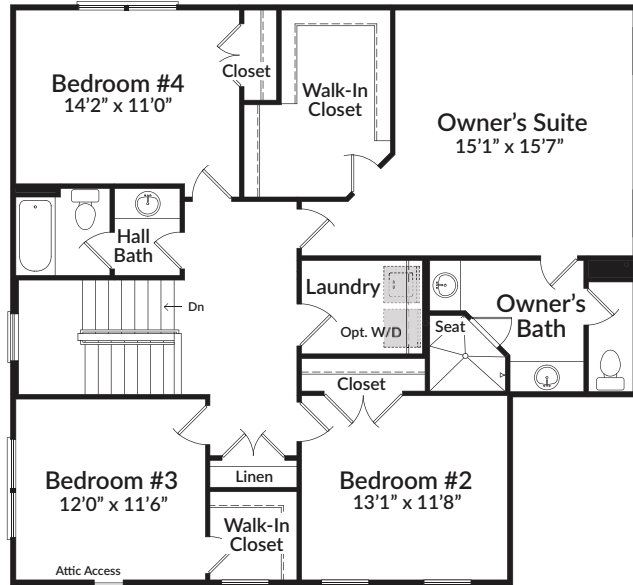

UPPER LEVEL

*ILLUSTRATIVE PURPOSES ONLY

Standard Upper Level Floor Plan