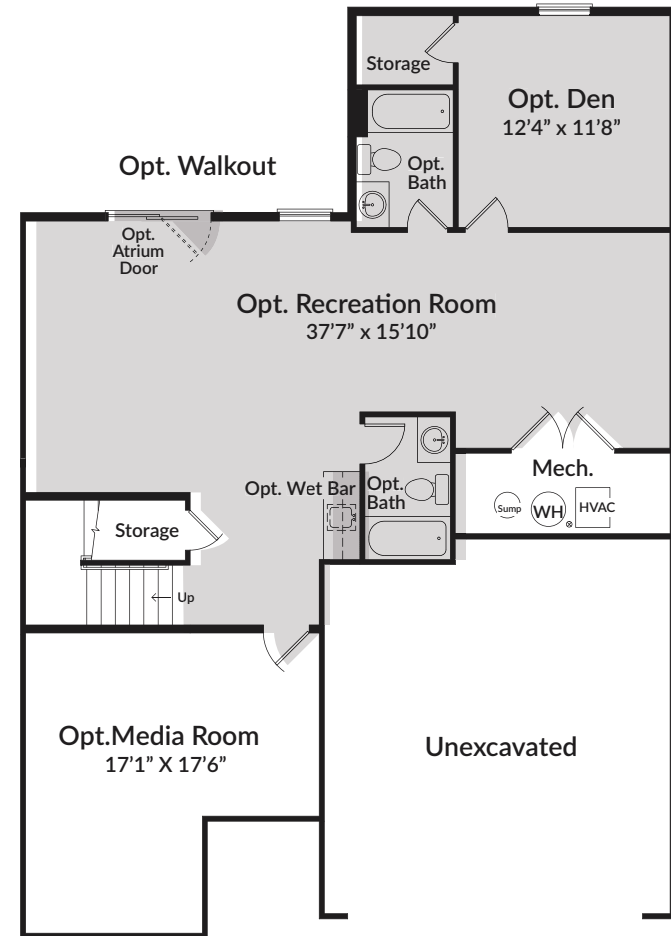

Renderings are artist's concept only and elevation illustrations may include optional features. It is recommended that the architectural blueprints be reviewed for clarification of features. Window sizes, window locations and room sizes vary per elevation and all dimensions are approximate. In our continued effort of design enhancement, actual product and specifications may vary in dimension or detail from these drawings and are subject to change without notice. Standard features vary by community and some features may not be available at all communities. Incentives or special offerings from StanleyMartin.com are not applicable to homes sold through the webuildonyourlot.com program. Please consult John Jorgenson for more detailed specifications. This brochure is for illustrative purposes only and is not part of a legal contract.

LOWER LEVEL

*ILLUSTRATIVE PURPOSES ONLY

Partial Lower Level Floor Plan

Optional Finished Lower Level Floor Plan

John Jorgenson | 703 352 3000 Main Office | www.WeBuildOnYourLot.com

Renderings are artist's concept only and elevation illustrations may include optional features. It is recommended that the architectural blueprints be reviewed for clarification of features. Window sizes, window locations and room sizes vary per elevation and all dimensions are approximate. In our continued effort of design enhancement, actual product and specifications may vary in dimension or detail from these drawings and are subject to change without notice. Standard features vary by community and some features may not be available at all communities. Incentives or special offerings from StanleyMartin.com are not applicable to homes sold through the webuildonyourlot.com program. Please consult John Jorgenson for more detailed specifications. This brochure is for illustrative purposes only and is not part of a legal contract.