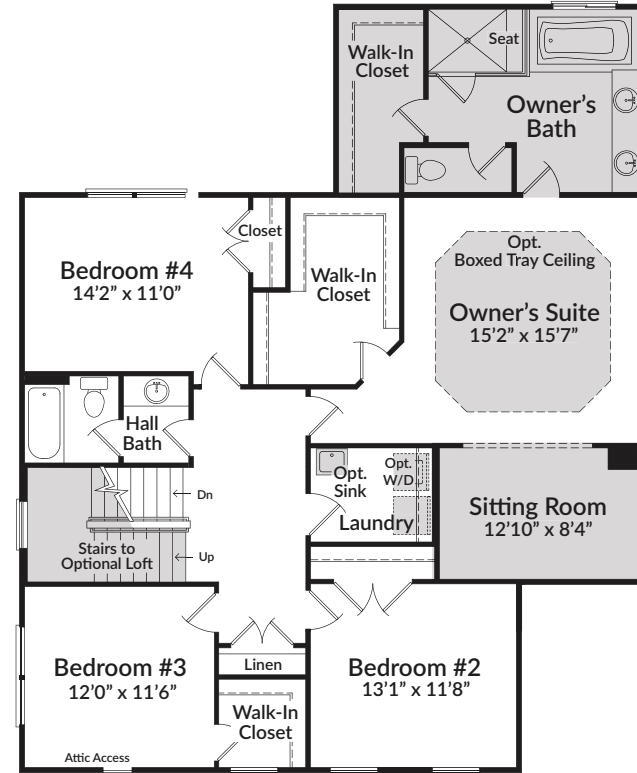

MAIN LEVEL

*ILLUSTRATIVE PURPOSES ONLY

Standard Main Level Floor Plan

Partial Main Level Floor Plan

Partial Main Level Floor Plan

Optional Main Level Floor Plan

John Jorgenson | 703 352 3000 Main Office | www.WeBuildOnYourLot.com | John Jorgenson is a Long and Foster Realtor Licensed in VA and MD

Renderings are artist's concept only and elevation illustrations may include optional features. It is recommended that the architectural blueprints be reviewed for clarification of features. Window sizes, window locations and room sizes vary per elevation and all dimensions are approximate. In our continued effort of design enhancement, actual product and specifications may vary in dimension or detail from these drawings and are subject to change without notice. Standard features vary by community and some features may not be available at all communities. Incentives or special offerings from StanleyMartin.com are not applicable to homes sold through the webuildonyourlot.com program. Please consult John Jorgenson for more detailed specifications. This brochure is for illustrative purposes only and is not part of a legal contract.

UPPER LEVEL

*ILLUSTRATIVE PURPOSES ONLY

Standard Upper Level Floor Plan

Optional Upper Level Floor Plan

John Jorgenson | 703 352 3000 Main Office | www.WeBuildOnYourLot.com | John Jorgenson is a Long and Foster Realtor Licensed in VA and MD