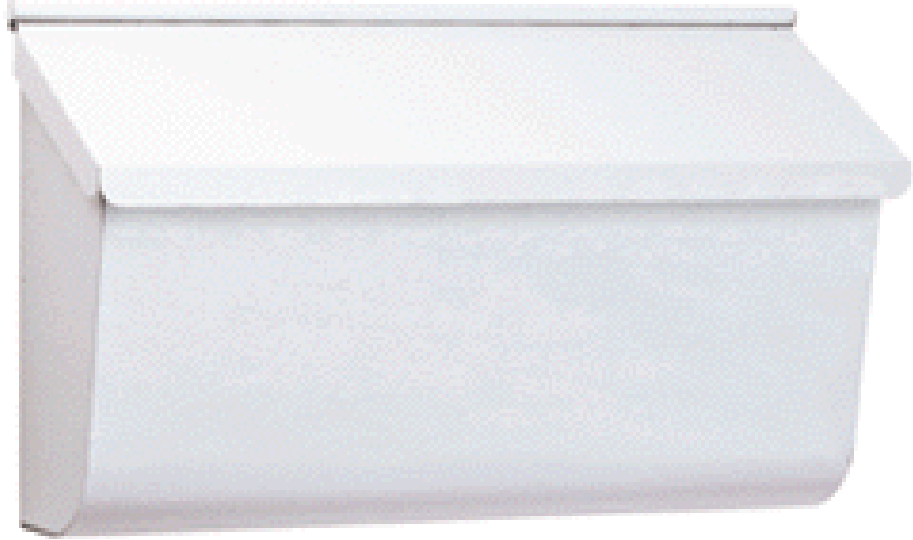

Mailbox

House Mounted
L4009 White
L4010 Black
9 $\frac{3}{4}$ "H x 16 $\frac{3}{4}$ "W x 4 $\frac{5}{8}$ "D