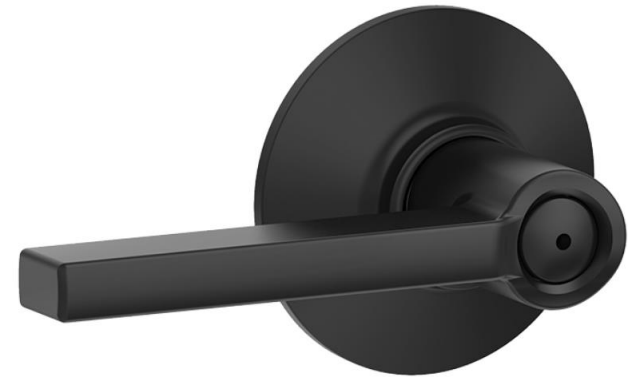

Stairs and Rails

Standard

Upgrade: Iron

Interior Doors and Door Hardware

Standard: 2 Panel Hollow Core Door

Standard: Flair Lever Satin Nickel

Optional Study Glass Doors

With Grilles

1-Lite

Interior Door Hardware Upgrades

Plymouth Knob Satin Nickel

Siena Knob Satin Nickel

Latitude Lever Satin Nickel

Plymouth Knob Matte Black

Siena Knob Oil-Rubbed Bronze

Latitude Lever Matte Black

Front Door Hardware

Standard: Plymouth Satin Nickel

Plymouth Aged Bronze

Century Satin Nickel

Century Matte Black

Built-Ins

Family Room Built Ins

Mud Room Built Ins