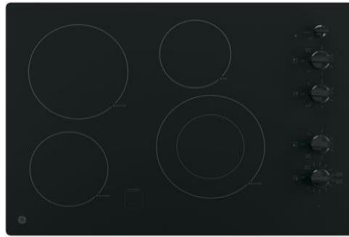

Model#: JP5030DJBB
GE® 30" Built-In Touch Control Electric Cooktop