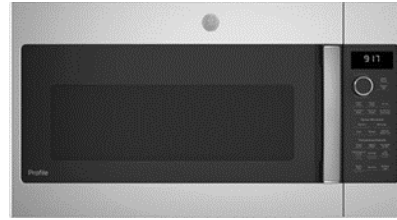

7006 GE – Appliance Package Gourmet Electric Upgrade B

Model#: PTD7000SNSS

GE Profile™ 30" Smart Built-In Convection Double Wall Oven with No Preheat Air Fry and Precision Cooking

Approx Dimensions (HxDxW):
53 in X 26 3/4 in X 29 3/4 in

- Precision cooking modes
- Brilliant touch 7" LCD control
- True European Convection with Direct Air (both)
- No-preheat options
- Hot air frying
- Built-in WiFi powered by SmartHQ
- Never-scrub, heavy-duty, smooth-glide racks (both)
- Self-clean oven with optional Steam Clean (both)
- Precision temperature probe
- 10-pass hidden bake element

Model#: PP7030DJBB

GE Profile™ 30" Built-In Knob Control Electric Cooktop

Approx Dimensions (HxDxW):
5 9/16 in X 20 7/8 in X 29 3/4 in

- Five radiant cooking elements
- Power Boil Dual-Ring Element
- SyncBurners
- 2nd Power Boil Dual-Ring Element
- Keep warm setting
- Melt setting
- Control lock capability
- Red LED backlit knobs with black glass surface
- Hot surface indicator lights
- Cooktop "On" indicator light

Model#: PVM9179SRSS

GE Profile™ 1.7 Cu. Ft. Convection Over-the-Range Microwave Oven

Approx Dimensions (HxDxW):
16 5/16 in x 17 1/4 in x 29 7/8 in

- 950 watts (IEC-705 test procedure)
- Air Fry
- Fast Cook – convection and microwave cooking
- Sensor cooking controls
- Chef Connect
- LED cooktop lighting
- Stainless steel interior
- Convection rack
- Removable oven rack
- Three-speed, 300-CFM venting system
- Custom cook time setting