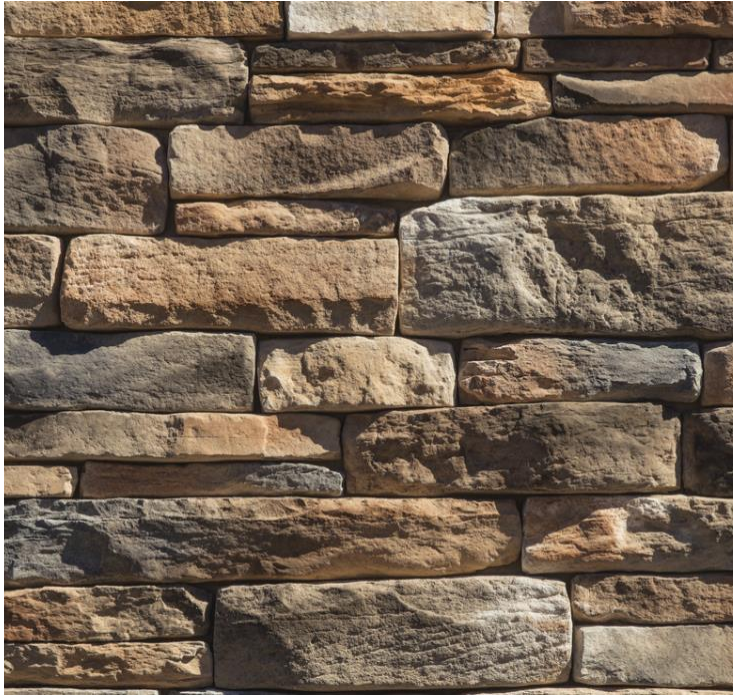

Pennsylvania Ledge stone

Sagewood Ledge stone

Ashen Weather Ledge

Elkwood Weather Ledge

Quail Grey Weather Ledge

Sienna Stack Ledge

Torino Stack Ledge

Arizona Dry Stack

Blue-Gray Variegated Flagstone (for porch, leadwalk, and/or patio)