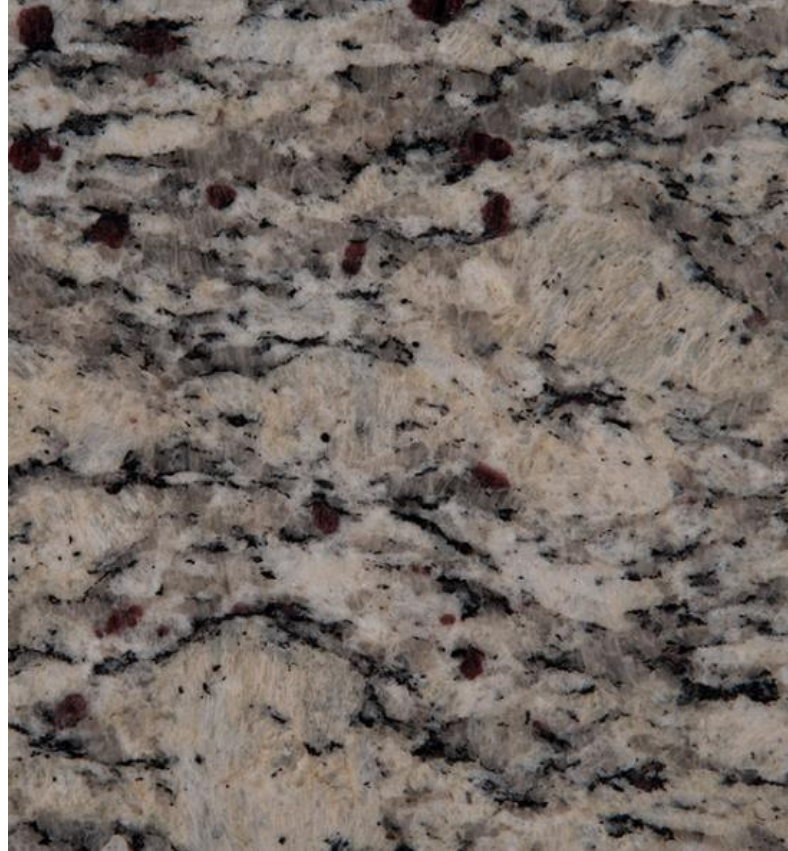

LEVEL A COUNTERTOPS

Luna Pearl
(granite)

Santa Cecilia Light
(granite)

Frost White
(quartz)

LEVEL B COUNTERTOPS

Steel Grey
(granite)

Bianco San Francisco
(granite)

Iced White
(quartz)

LEVEL C COUNTERTOPS

Absolute Black
(granite)

Delicatus White
(granite)

Arctic White
(quartz)

LEVEL C COUNTERTOPS

Carrara Marmi
(quartz)

Carrara Morro
(quartz)

LEVEL D COUNTERTOPS

Calacutta Vicenza
(quartz)

Carrara Caldia
(quartz)

Soapstone Metropolis
(quartz)

LEVEL D COUNTERTOPS

Marquina Midnight
(quartz)

Soapstone Mist
(quartz)

Calacatta Classique
Unbookmatched
(quartz)

LEVEL D COUNTERTOPS

Statuary Classique
Unbookmatched
(quartz)

Calacatta Arno
(quartz)

COUNTERTOP EDGE

Eased Edge

ISLAND DETAILS

Standard Island Overhang

Optional Waterfall Legs