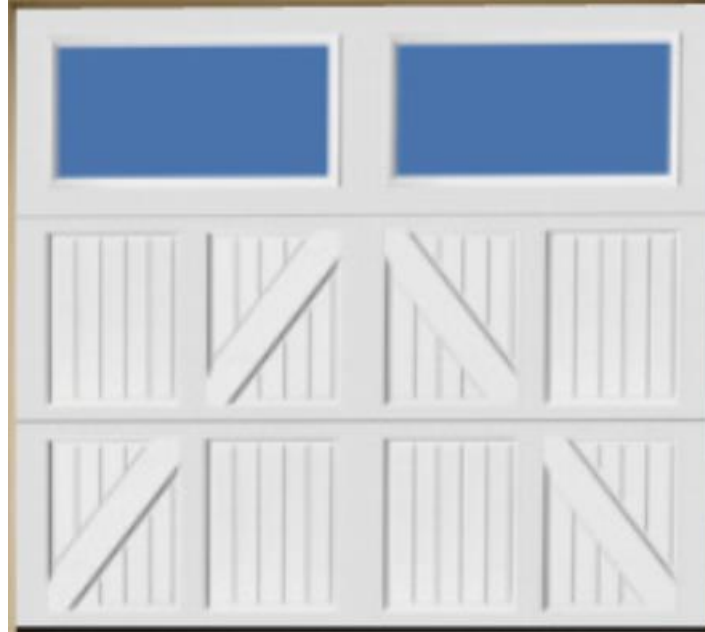

# Included Garage Door

Lincoln Short Panel with Stockton SP Windows

Lincoln Long Panel with Thames Windows

Hillcrest Long Panel Bead Board with Thames Windows

Doors pictured represent an 8'x8' door. Alternate sizes may change number of panels.

## Colors

### Single-Layer: Steel

- Heavy-duty Exterior Steel
- Durable, Reliable, Low Maintenance

# Upgrade Garage Door

Classica Northampton with Thames Windows

Classica Lucern with Clear Windows

Classica Lucern with Madeira Windows

Doors pictured represent an 8'x8' door. Alternate sizes may change number of panels.